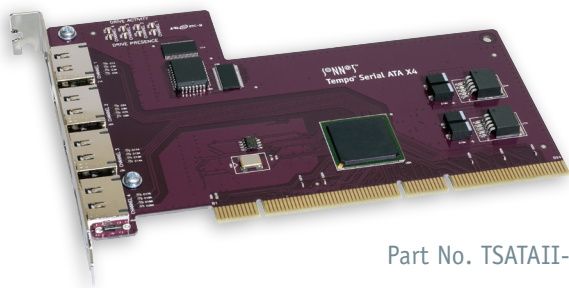

# TEMPO™ SATA X4P

4-PORT SERIAL ATA PCI-X CARD

Part No. TSATAII-X4P

## Key Benefits

- ▶ Affordable solution for adding four external SATA ports to your computer
- ▶ SATA II compliant, 1.5 Gb/s and 3 Gb/s auto-negotiation
- ▶ FIS-based Port Multiplier-aware to support up to 20 disk drives <sup>(1)</sup>
- ▶ PCI-X host bus interface for high-performance applications
- ▶ Spread Spectrum Clocking (SSC) support for compatibility with all SATA drives
- ▶ Supports Mac OS X, Windows XP Pro, and Windows Vista RAID features
- ▶ Hot-swap drive support <sup>(3)</sup>

## Pure Performance, Pure SATAsfaction!

When it comes to data storage capabilities, which do you prefer, raw storage capacity or scorching performance? With Sonnet's Tempo™ SATA X4P, you get the best of both worlds! This card offers unprecedented scalability through its support of port multipliers—it can handle up to twenty drives!<sup>(1)(2)</sup> Used with high-performance drive enclosures like Sonnet's Fusion™ D500P, port multipliers manage the data flow of up to five drives in one enclosure through a single cable. Using today's highest-capacity drives, you can connect an astounding 20 Terabytes (20,000 Gigabytes!) of storage!

Tempo SATA X4P delivers performance previously unattainable with mainstream technologies. The PCI-X® interface offers huge bandwidth for data throughput, so the card never slows you down. For the utmost performance, you can create multiple RAID sets to capture and process uncompressed high definition video, or conquer other high-bandwidth applications. For fantastic flexibility, you can work with 20 drives individually and hot-swap <sup>(3)</sup> them out as needed. You can even work with a combination of RAID sets and individual drives—your choices aren't limited. When your storage needs have outgrown standard solutions, get a Tempo SATA X4P—it'll give you room to grow and blazing performance for the most demanding applications.