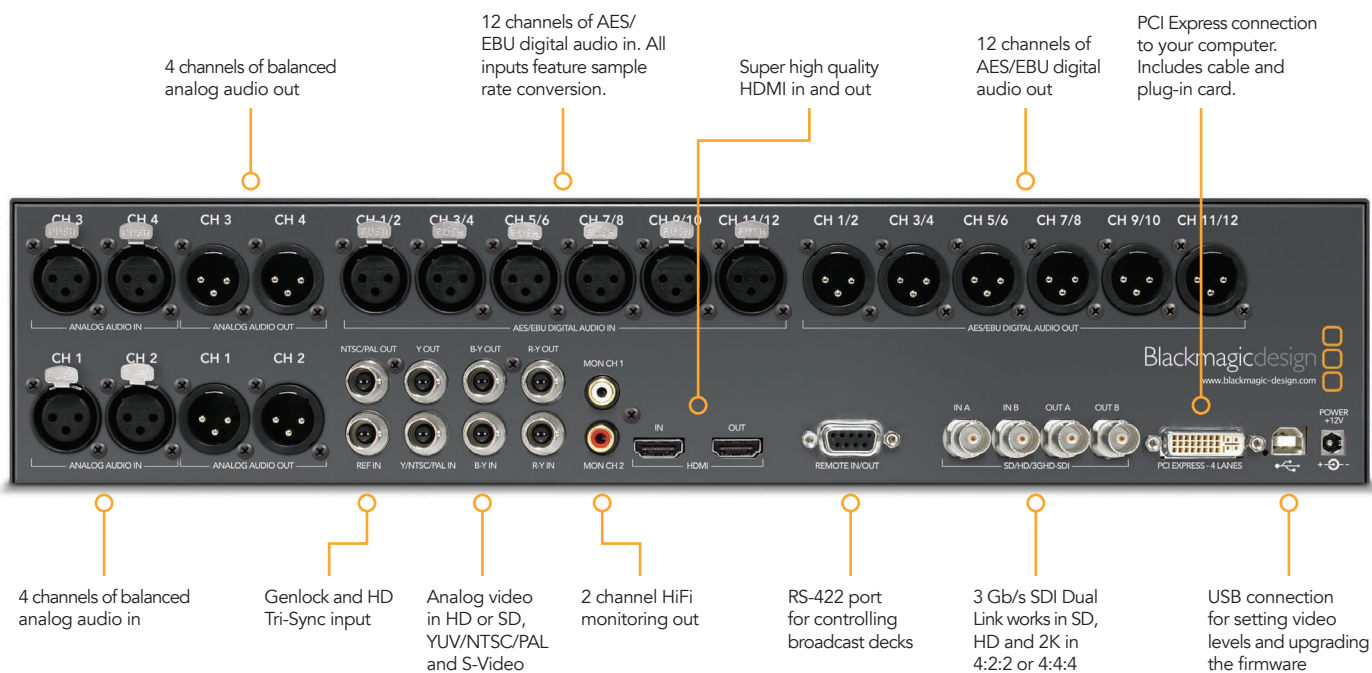

Multibridge Eclipse

Features

- SDI, HDMI and Y,B-Y,R-Y inputs and outputs for capture and playback for all types of video devices.
- 4 channels of pro analog audio and 12 channels AES/EBU audio inputs and outputs for multichannel capture and playback when used with large post production systems.
- Real time effects support in Apple Final Cut Pro™ and Adobe Premiere Pro™
- 3 Gb/s SDI connections for real time 2K capture and playback or 4:4:4 RGB via a single SDI connection.
- Uncompressed and compressed capture and playback. Edit in ProRes™(Mac), DV, JPEG and playback in HDV.
- Video Desktop for video output from non video software. Real time RAM preview in After Effects™, Motion™, Fusion™ and Combustion™
- Supports: 2K 2048 x 1556 at 23.98 and 24fps, 1080 lines at 23.98PsF, 24PsF, 50i, 59.94i, 60i, 720 lines at 50p, 59.94p, 60p and VariCam. NTSC, PAL and S-Video.
- SDI compliant with SMPTE 292M, SMPTE 372M, SMPTE 259M, SMPTE 296M and ITU-R BT.656.
- Blackmagic Deck Control included - complete solution for automated capture and playback of media to broadcast tape decks using serial control.
- Product features are different between platforms and software updates. Uncompressed video requires fast host system and bus performance. Please check www.blackmagic-design.com for exact product features and minimum host system requirements before purchase.

World's Highest Quality

Multibridge Eclipse is the first solution to include 3 Gb/s SDI allowing native 2K editing, while retaining full compatibility with HD-SDI and SD-SDI equipment. Multibridge Eclipse features incredible quality Dual Link 4:4:4 SDI and Single Link 4:2:2/4:4:4 SDI in 8 and 10 bit. Elegantly styled front panel status indicators and 32 independent audio level meters provide feedback for mission critical broadcast environments.

Enhanced Audio Connectivity

Multibridge Eclipse features a massive 12 individual channels of AES/EBU digital audio in and out using industry standard XLR connections with sample rate conversion on each input. Multibridge Eclipse also includes 4 channels of XLR professional analog audio in and out and 2 channels out for HiFi monitoring.

High Speed PCI Express Connection

Only Multibridge Eclipse's super fast 10 Gb/s connection plugs directly into the computer's motherboard. Unlike FireWire, PCI Express doesn't suffer latency or require any video compression, so you get a fluid editing experience at the highest video quality. Includes PCI Express cable and 4 lane plug-in card.

Microsoft Windows or Apple Mac OS X

Use your favorite video software such as Final Cut Pro™, Premiere Pro™, After Effects™, Photoshop™, Combustion™, Fusion™ and many more. Multibridge Eclipse works in Microsoft Windows XP™, Windows Vista™ and Mac OS X™ systems with drivers included for both platforms. Instantly switch between 2K, 1080 HD, 720 HD, NTSC and PAL for worldwide compatibility.